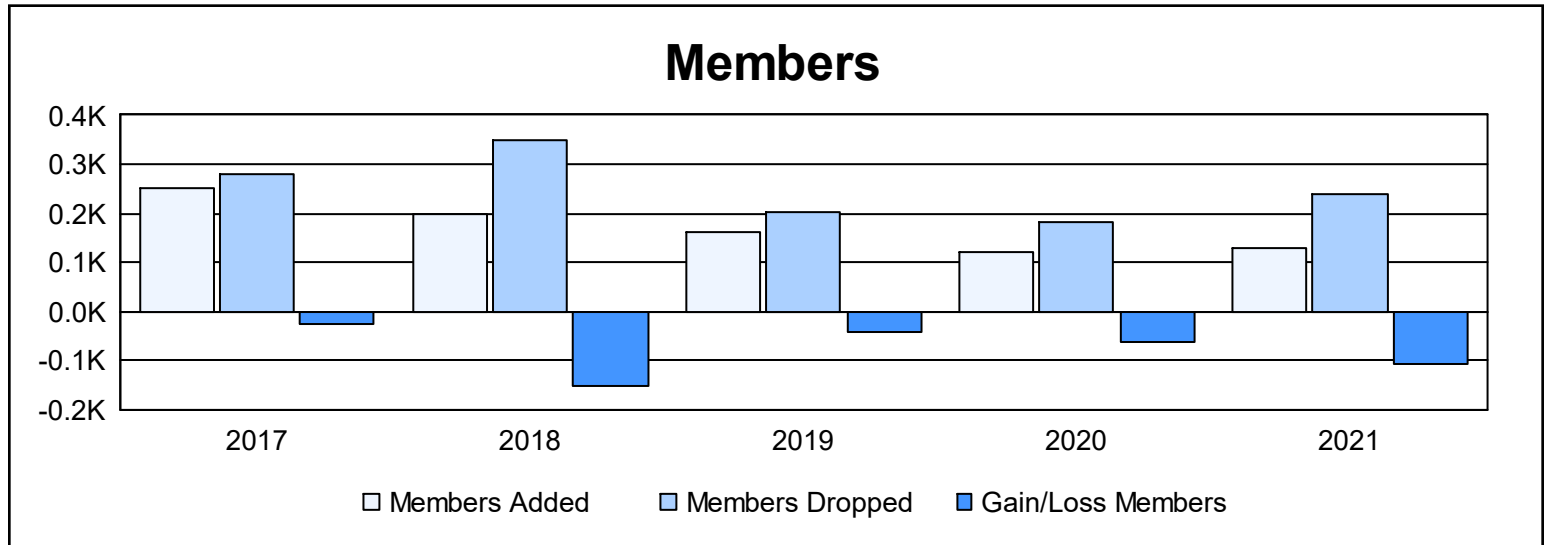

Year	New Clubs	Dropped Clubs	Gain/ Loss Clubs	New Members	Charter Members	Reinstate Members	Transfer Members	Total Member Added	Total Members Dropped	Gain/ Loss Members
2016-2017	0	2	-2	212	7	21	13	253	280	-27
2017-2018	0	1	-1	167	1	6	23	197	350	-153
2018-2019	0	0	0	144	0	10	7	161	202	-41
2019-2020	0	1	-1	105	0	7	10	122	183	-61
2020-2021	1	3	-2	76	33	10	11	130	238	-108
<b>Average</b>	<b>0</b>	<b>1</b>	<b>-1</b>	<b>141</b>	<b>8</b>	<b>11</b>	<b>13</b>	<b>173</b>	<b>251</b>	<b>-78</b>

### Membership Composition June 2021 Cumulative