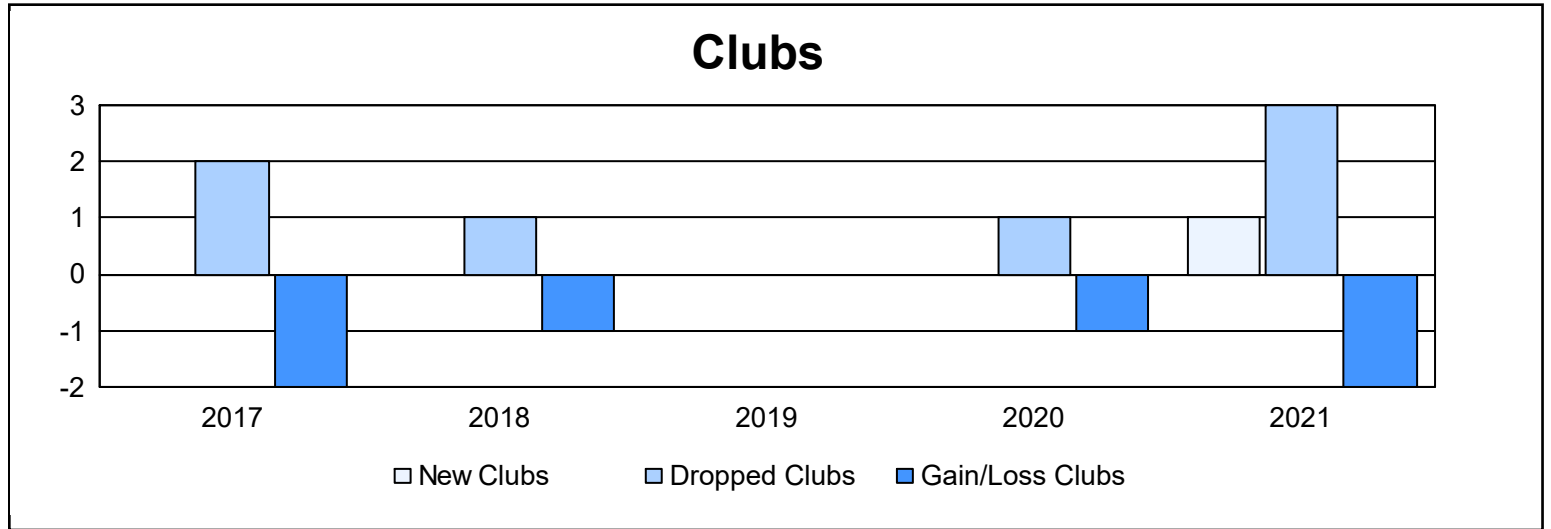

Year	New Clubs	Dropped Clubs	Gain/ Loss Clubs	New Members	Charter Members	Reinstate Members	Transfer Members	Total Member Added	Total Members Dropped	Gain/ Loss Members
2016-2017	0	2	-2	212	7	21	13	253	280	-27
2017-2018	0	1	-1	167	1	6	23	197	350	-153
2018-2019	0	0	0	144	0	10	7	161	202	-41
2019-2020	0	1	-1	105	0	7	10	122	183	-61
2020-2021	1	3	-2	76	33	10	11	130	238	-108
<b>Average</b>	<b>0</b>	<b>1</b>	<b>-1</b>	<b>141</b>	<b>8</b>	<b>11</b>	<b>13</b>	<b>173</b>	<b>251</b>	<b>-78</b>

### Membership Composition June 2021 Cumulative