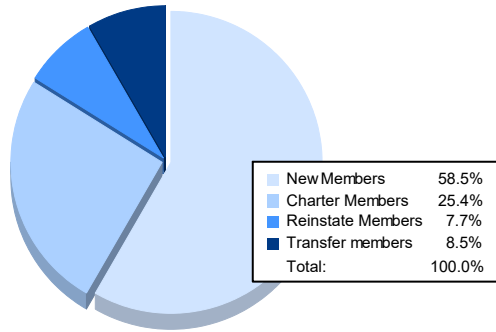

Year	New Clubs	Dropped Clubs	Gain/ Loss Clubs	New Members	Charter Members	Reinstate Members	Transfer Members	Total Member Added	Total Members Dropped	Gain/ Loss Members
2016-2017	0	2	-2	212	7	21	13	253	280	-27
2017-2018	0	1	-1	167	1	6	23	197	350	-153
2018-2019	0	0	0	144	0	10	7	161	202	-41
2019-2020	0	1	-1	105	0	7	10	122	183	-61
2020-2021	1	3	-2	76	33	10	11	130	238	-108
<b>Average</b>	<b>0</b>	<b>1</b>	<b>-1</b>	<b>141</b>	<b>8</b>	<b>11</b>	<b>13</b>	<b>173</b>	<b>251</b>	<b>-78</b>

### Membership Composition June 2021 Cumulative

### Gender Composition June 2021 Cumulative